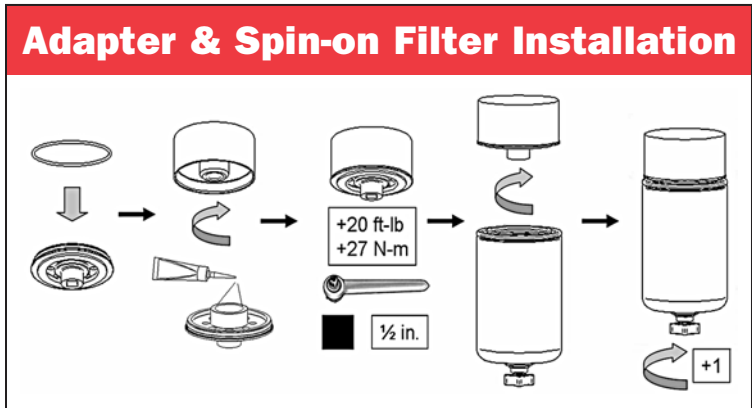

Baldwin Adapter & Spin-on Fuel/Water Separator Advantages

For applications previously using a PF7902 cartridge filter, Baldwin Filters is now offering a spin-on and adapter to make servicing the equipment easier.

A one time installation of Baldwin's FD7926 adapter converts the OEM's engine filter base to allow the use of the Baldwin BF7925 spin-on fuel/water separator.

The Baldwin FD7926 adapter and BF7925 filter require less room for servicing. The BF7925 provides better protection than the OE.