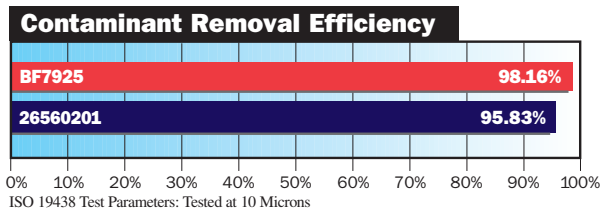

Baldwin vs. Leading Competitor

BALDWIN FILTERS® **BALDWIN**

a CLARCOR company
4400 East Highway 30 • P.O. Box 6010
Kearney, Nebraska 68848-6010
Phone: (308) 234-1951 • Toll Free: (800) 822-5394
Fax: (800) 828-4453 • Int'l Fax: (308) 237-9769
Internet: www.baldwinfilter.com

Africa
Baldwin Filters South Africa
Ph: 27-21-534-0029
Fax: 27-21-534-3730
E-mail: africa@baldwinfilter.com

China
Baldwin Filters
Ph: 852 2814 7722
Fax: 852 2814 7744
E-mail: china@baldwinfilter.com

Middle East
Baldwin Filters
Ph: (308) 237-9782
Fax: (308) 237-9769
E-mail: middleeast@baldwinfilter.com

Southeast Asia & Pacific Rim
Baldwin Filters
Ph: 65-6382-6619
Fax: 65-6382-6182
E-mail: southeastasia@baldwinfilter.com

Australia & New Zealand
Baldwin Filters Aust., Pty. Ltd.
Ph: 61-3-9353-7300
Fax: 61-3-9353-7301
E-mail: australia-newzealand@baldwinfilter.com

Europe
Baldwin Filters N.V.
Ph: 32 3 328 18 88
Fax: 32 3 328 18 99
E-mail: europe@baldwinfilter.com

Morocco
Baldwin Filters
Ph: (212) 22 70 00 25
Fax: (212) 22 70 00 28
E-mail: morocco@baldwinfilter.com

UK & Ireland
Baldwin Filters Ltd.
Ph: 44-1702-291668
Fax: 44-1702-290846
E-mail: uk-ireland@baldwinfilter.com

Central & South America
Baldwin Filters
Ph: (308) 233-9220
Fax: (308) 237-9769
E-mail: latinamerica@baldwinfilter.com

Mexico
Filtros Baldwin de Mexico, S.A. de C.V.
Ph: 52-442-227-3400
Fax: 52-442-227-3427
E-mail: mexico@baldwinfilter.com

Russia
Baldwin Filters
Ph: (308) 237-9749
Fax: (308) 237-9769
E-mail: russia@baldwinfilter.com