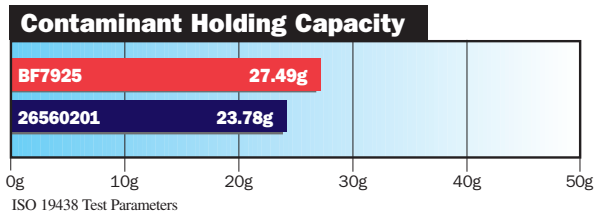

Baldwin vs. Leading Competitor

BALDWIN FILTERS® **BALDWIN**

a CLARCOR company
4400 East Highway 30 • P.O. Box 6010
Kearney, Nebraska 68848-6010
Phone: (308) 234-1951 • Toll Free: (800) 822-5394
Fax: (800) 828-4453 • Int'l Fax: (308) 237-9769
Internet: www.baldwinfilter.com

Africa
Baldwin Filters South Africa
Ph: 27-21-534-0029
Fax: 27-21-534-3730
E-mail: africa@baldwinfilter.com

China
Baldwin Filters
Ph: 852 2814 7722
Fax: 852 2814 7744
E-mail: china@baldwinfilter.com

Middle East
Baldwin Filters
Ph: (308) 237-9782
Fax: (308) 237-9769
E-mail: middleeast@baldwinfilter.com

Southeast Asia & Pacific Rim
Baldwin Filters
Ph: 65-6382-6619
Fax: 65-6382-6182
E-mail: southeastasia@baldwinfilter.com

Australia & New Zealand
Baldwin Filters Aust., Pty. Ltd.
Ph: 61-3-9353-7300
Fax: 61-3-9353-7301
E-mail: australia-newzealand@baldwinfilter.com

Europe
Baldwin Filters N.V.
Ph: 32 3 328 18 88
Fax: 32 3 328 18 99
E-mail: europe@baldwinfilter.com

Morocco
Baldwin Filters
Ph: (212) 22 70 00 25
Fax: (212) 22 70 00 28
E-mail: morocco@baldwinfilter.com

UK & Ireland
Baldwin Filters Ltd.
Ph: 44-1702-291668
Fax: 44-1702-290846
E-mail: uk-ireland@baldwinfilter.com

Central & South America
Baldwin Filters
Ph: (308) 233-9220
Fax: (308) 237-9769
E-mail: latinamerica@baldwinfilter.com

Mexico
Filtros Baldwin de Mexico, S.A. de C.V.
Ph: 52-442-227-3400
Fax: 52-442-227-3427
E-mail: mexico@baldwinfilter.com

Russia
Baldwin Filters
Ph: (308) 237-9749
Fax: (308) 237-9769
E-mail: russia@baldwinfilter.com