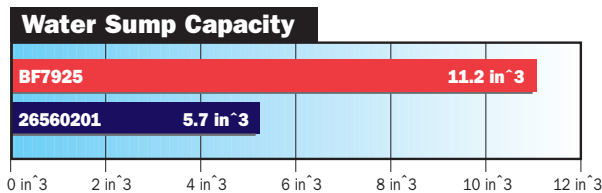

Baldwin vs. Leading Competitor

BALDWIN FILTERS® **BALDWIN**

a CLARCOR company
4400 East Highway 30 • P.O. Box 6010
Kearney, Nebraska 68848-6010
Phone: (308) 234-1951 • Toll Free: (800) 822-5394
Fax: (800) 828-4453 • Int'l Fax: (308) 237-9769
Internet: www.baldwinfilter.com

Africa
Baldwin Filters South Africa
Ph: 27-21-534-0029
Fax: 27-21-534-3730
E-mail: africa@baldwinfilter.com

China
Baldwin Filters
Ph: 852 2814 7722
Fax: 852 2814 7744
E-mail: china@baldwinfilter.com

Middle East
Baldwin Filters
Ph: (308) 237-9782
Fax: (308) 237-9769
E-mail: middleeast@baldwinfilter.com

Southeast Asia & Pacific Rim
Baldwin Filters
Ph: 65-6382-6619
Fax: 65-6382-6182
E-mail: southeastasia@baldwinfilter.com

Australia & New Zealand
Baldwin Filters Aust., Pty. Ltd.
Ph: 61-3-9353-7300
Fax: 61-3-9353-7301
E-mail: australia-newzealand@baldwinfilter.com

Europe
Baldwin Filters N.V.
Ph: 32 3 328 18 88
Fax: 32 3 328 18 99
E-mail: europe@baldwinfilter.com

Morocco
Baldwin Filters
Ph: (212) 22 70 00 25
Fax: (212) 22 70 00 28
E-mail: morocco@baldwinfilter.com

UK & Ireland
Baldwin Filters Ltd.
Ph: 44-1702-291668
Fax: 44-1702-290846
E-mail: uk-ireland@baldwinfilter.com

Central & South America
Baldwin Filters
Ph: (308) 233-9220
Fax: (308) 237-9769
E-mail: latinamerica@baldwinfilter.com

Mexico
Filtros Baldwin de Mexico, S.A. de C.V.
Ph: 52-442-227-3400
Fax: 52-442-227-3427
E-mail: mexico@baldwinfilter.com

Russia
Baldwin Filters
Ph: (308) 237-9749
Fax: (308) 237-9769
E-mail: russia@baldwinfilter.com