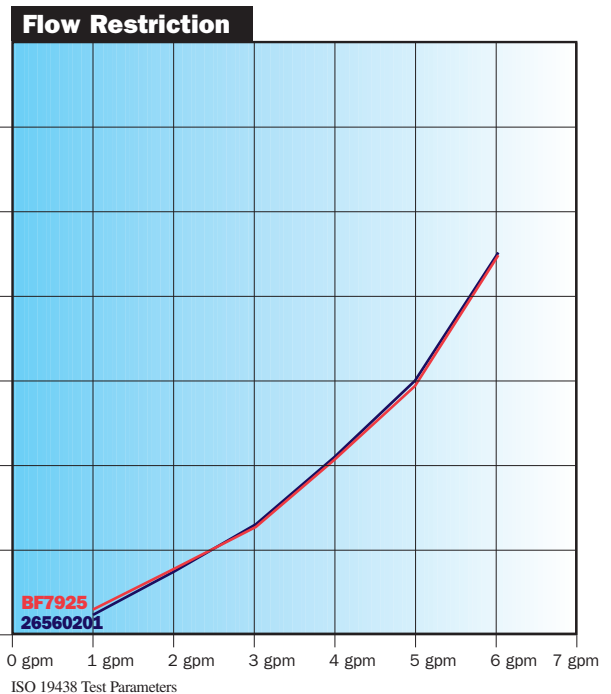

Baldwin vs. Leading Competitor

BALDWIN FILTERS® **BALDWIN**

a CLARCOR company
4400 East Highway 30 • P.O. Box 6010
Kearney, Nebraska 68848-6010
Phone: (308) 234-1951 • Toll Free: (800) 822-5394
Fax: (800) 828-4453 • Int'l Fax: (308) 237-9769
Internet: www.baldwinfilter.com

Africa
Baldwin Filters South Africa
Ph: 27-21-534-0029
Fax: 27-21-534-3730
E-mail: africa@baldwinfilter.com

China
Baldwin Filters
Ph: 852 2814 7722
Fax: 852 2814 7744
E-mail: china@baldwinfilter.com

Middle East
Baldwin Filters
Ph: (308) 237-9782
Fax: (308) 237-9769
E-mail: middleeast@baldwinfilter.com

Southeast Asia & Pacific Rim
Baldwin Filters
Ph: 65-6382-6619
Fax: 65-6382-6182
E-mail: southeastasia@baldwinfilter.com

Australia & New Zealand
Baldwin Filters Aust., Pty. Ltd.
Ph: 61-3-9353-7300
Fax: 61-3-9353-7301
E-mail: australia-newzealand@baldwinfilter.com

Europe
Baldwin Filters N.V.
Ph: 32 3 328 18 88
Fax: 32 3 328 18 99
E-mail: europe@baldwinfilter.com

Morocco
Baldwin Filters
Ph: (212) 22 70 00 25
Fax: (212) 22 70 00 28
E-mail: morocco@baldwinfilter.com

UK & Ireland
Baldwin Filters Ltd.
Ph: 44-1702-291668
Fax: 44-1702-290846
E-mail: uk-ireland@baldwinfilter.com

Central & South America
Baldwin Filters
Ph: (308) 233-9220
Fax: (308) 237-9769
E-mail: latinamerica@baldwinfilter.com

Mexico
Filtros Baldwin de Mexico, S.A. de C.V.
Ph: 52-442-227-3400
Fax: 52-442-227-3427
E-mail: mexico@baldwinfilter.com

Russia
Baldwin Filters
Ph: (308) 237-9749
Fax: (308) 237-9769
E-mail: russia@baldwinfilter.com